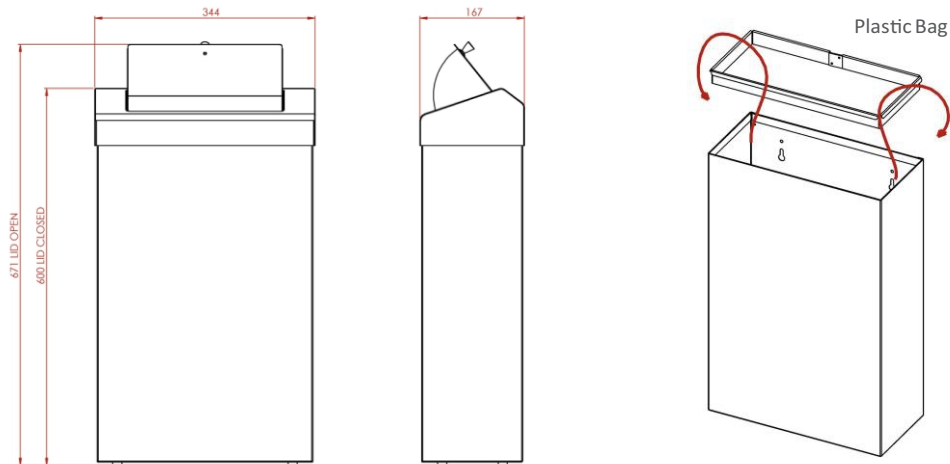

72SS

Brushed Stainless 30 Ltr Sanitary Wastebin

Product Features:

- Free Standing or Wall Mounted Wastebin
- Brushed Stainless Steel
- 304L Grade Stainless Steel / 240g
- Bag Strap For Liner

Manufactured in the UK

This stylish and high quality sanitary waste bin has non-intrusive extra slim design. The bins dimensions make this sanitary waste bin perfect for small and restrictive spaces. The vanity chute style lid has been designed to hide discarded waste and to make disposing waste effortless.

This unit can be easily placed free standing or wall mounted for extra security.

Made in a quality brushed stainless steel finish.

Product Dimensions:

Height: 671mm Width: 344mm Depth: 167mm Weight: 6Kg Capacity: 30 Litre