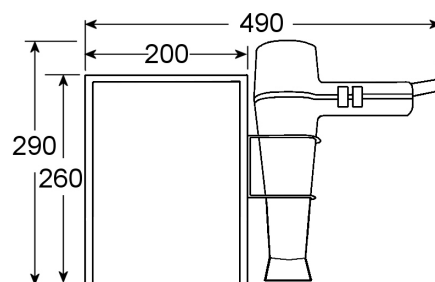

### Specification

Voltage	230v 50Hz
Wattage	1800w
Air flow speeds.	6 air flow / temperature combinations.
Steel case	316 grade stainless steel and polished stainless safety mirror.
Timer	Internal adjustable safety timer pre-set to 3 minutes approx.
Dryer switch	Latching switch (not auto off)
Lead	Coiled cable.
Nozzle	Concentrator nozzle supplied

### Packing Details

Width	33 cm
Height	28 cm
Depth	22 cm
Weight	4.5 kg
Quantity	1

Depth = 98mm

**MADE IN  
THE EU**