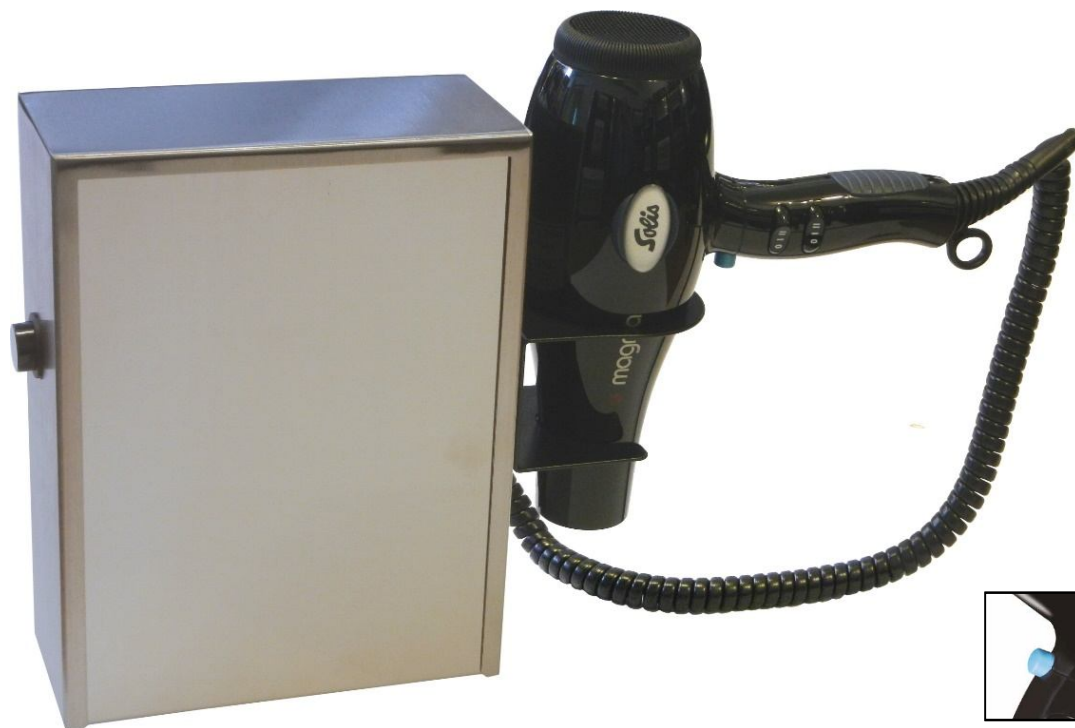

Order Code:

Styler Super Deluxe / button operated

SINCE 1908

Solis

## Styler Super Deluxe\* / button operated

\* Featuring SOLIS Magma black hairdryer / spiral cable type 251

Black / stainless steel

2000 watts

3 kg

Cold air button / ergonomic grip

 AC MOTOR  
PROFESSIONAL

### Features

**316 grade stainless steel case and polished stainless safety mirror**

**Internal adjustable safety timer pre-set to 3 minutes approx.**

**Extra strong materials**

2000 watts

Two speed settings and three heat settings

Cool shot button

Overheating protection

Air pressure (mBar): 20.9

Air output (l/s): 25.8

Double insulation (protection class II)

230 volts; 50 Hz

Ergonomic grip with anti-slip bar

Spiral cable 80 - 120 cm length