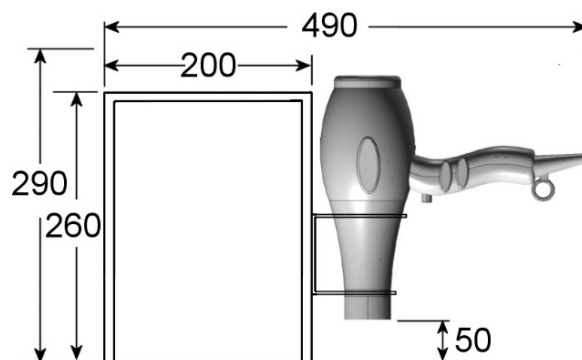

Cool shot button

Overheating protection

Air pressure (mBar): 20.9

Air output (l/s): 25.8

Double insulation (protection class II)

230 volts; 50 Hz

Ergonomic grip with anti-slip bar

Spiral cable 80 - 120 cm length

### Packing Details

Width - 33 cm

Height - 28 cm

Depth - 21 cm

Weight - 3.5 kg

Depth = 98mm